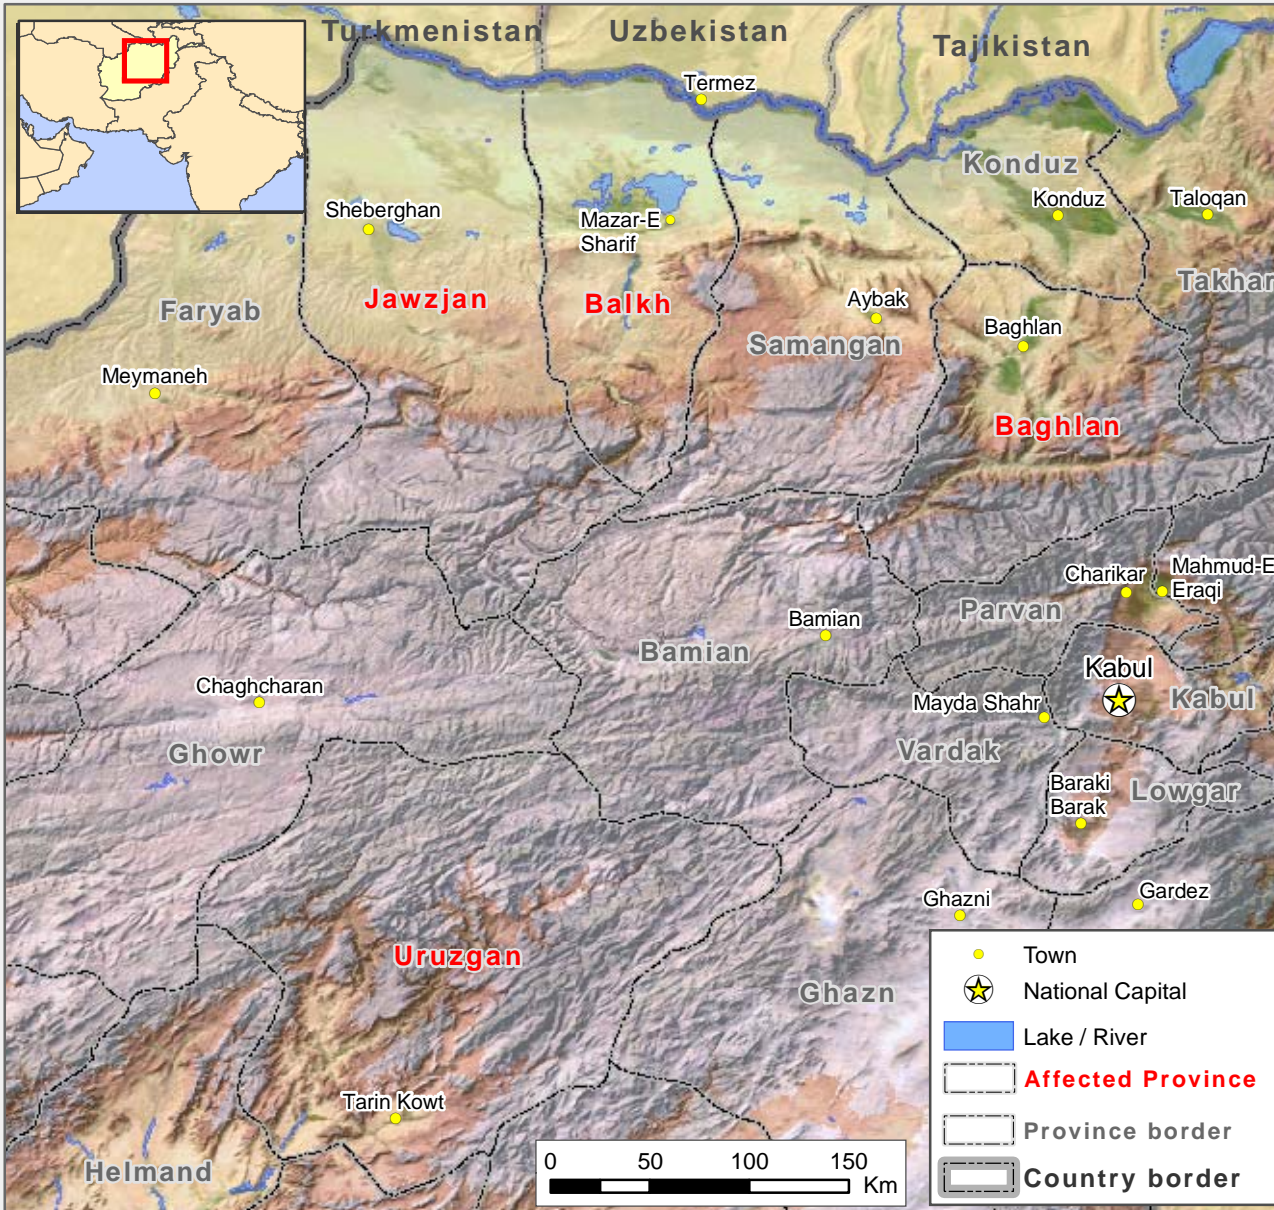

# Afghanistan: Floods

IFRC Information Bulletin No. 1  
 Issued 23 March 2005  
 GLIDE: FL-2005-000048-AFG

"One week of heavy rainfall from 15 to 21 March 2005 has resulted in flash flood across the country. An overflowing reservoir has flooded 10 villages and affected more than 800 families in Uruzgan province."

## SITUATION

One week of heavy rainfall from 15 to 21 March 2005 resulted in flash flood across the country, leading to widespread damage to infrastructure and livelihoods in the central highlands and northeastern part of Afghanistan. An overflowing reservoir flooded 10 villages and affected more than 800 families in Darawad district of Uruzgan province. 100 people missing, roads and communication seriously affected.

In the northern regions of Baghlan, Balkh and Jawzjan, the worst affected districts have been Khwaja Doko, Dahana-e-Ghori and Ulmu Arub-Ulia. 370 houses destroyed, over 300 badly damaged, 174 livestock lost. Large areas of agricultural land inundated.

There is a real potential for serious flooding as the great mass of snow covering most parts of the country starts to melt.